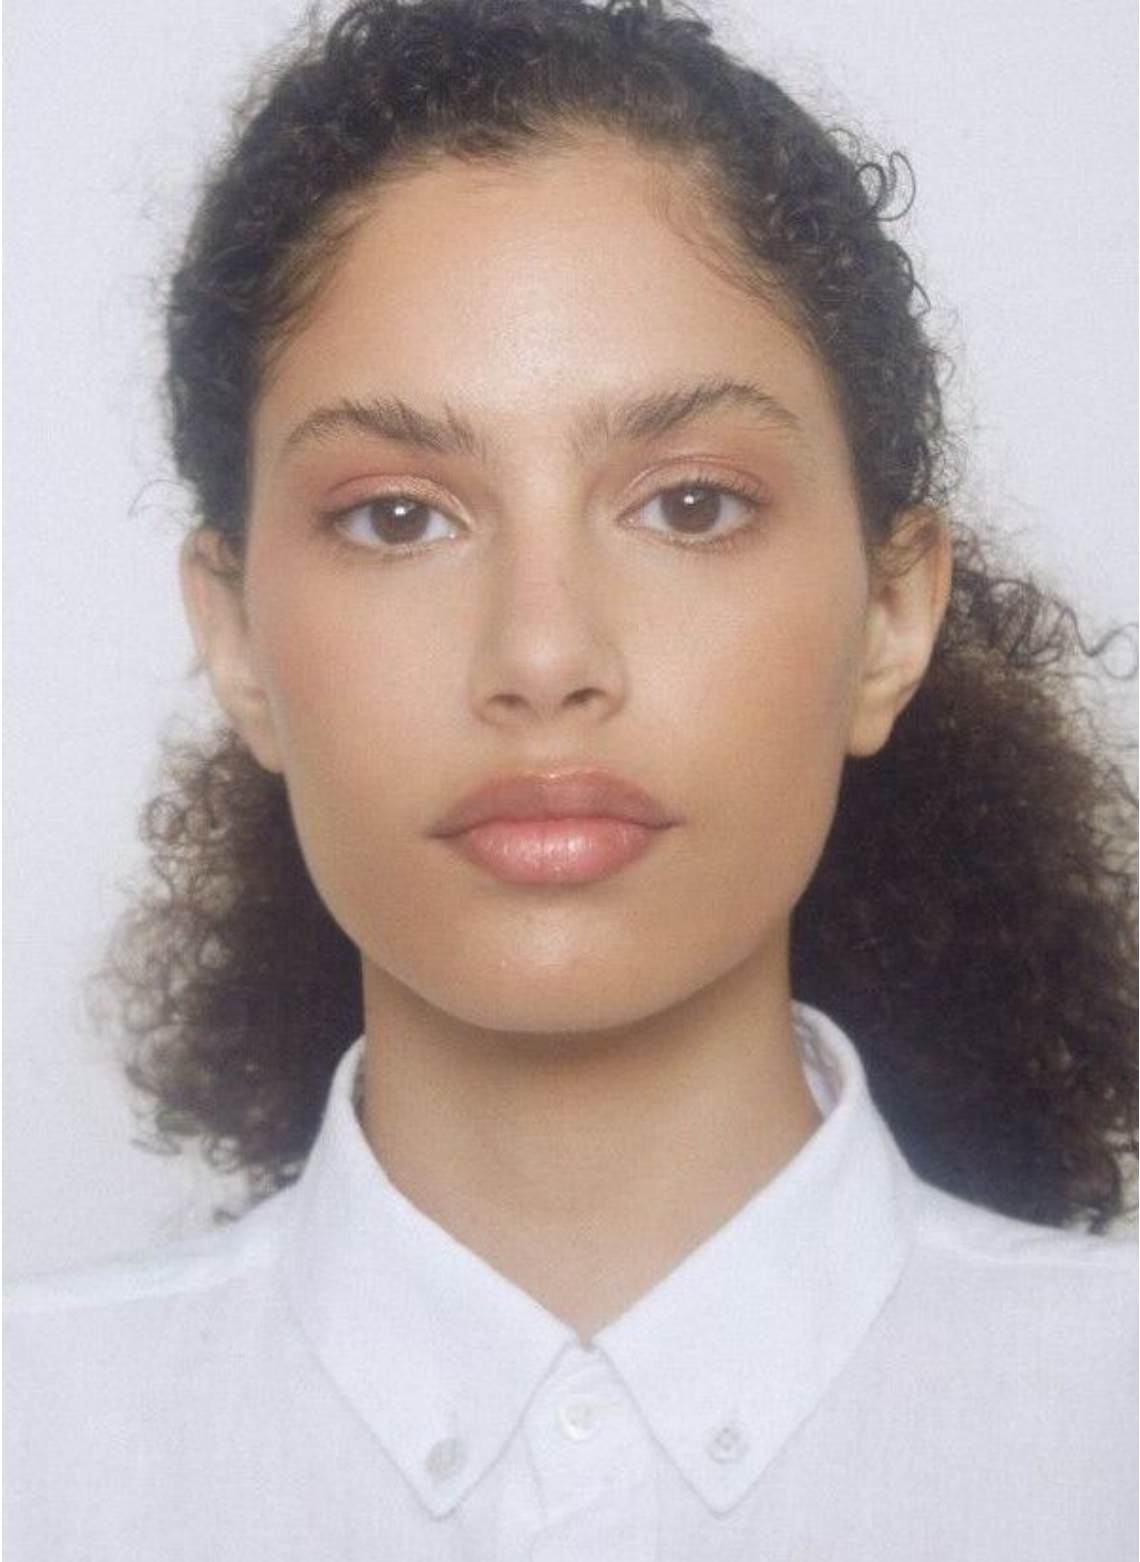

MAYSA PAZ

height 5'9.5 · bust 30.5" · cup B · waist 23.5" · hips 36" · dress 36 EU/6 US/8 UK
shoes size 38 EU/7 US/5 UK · hair brown · eyes brown