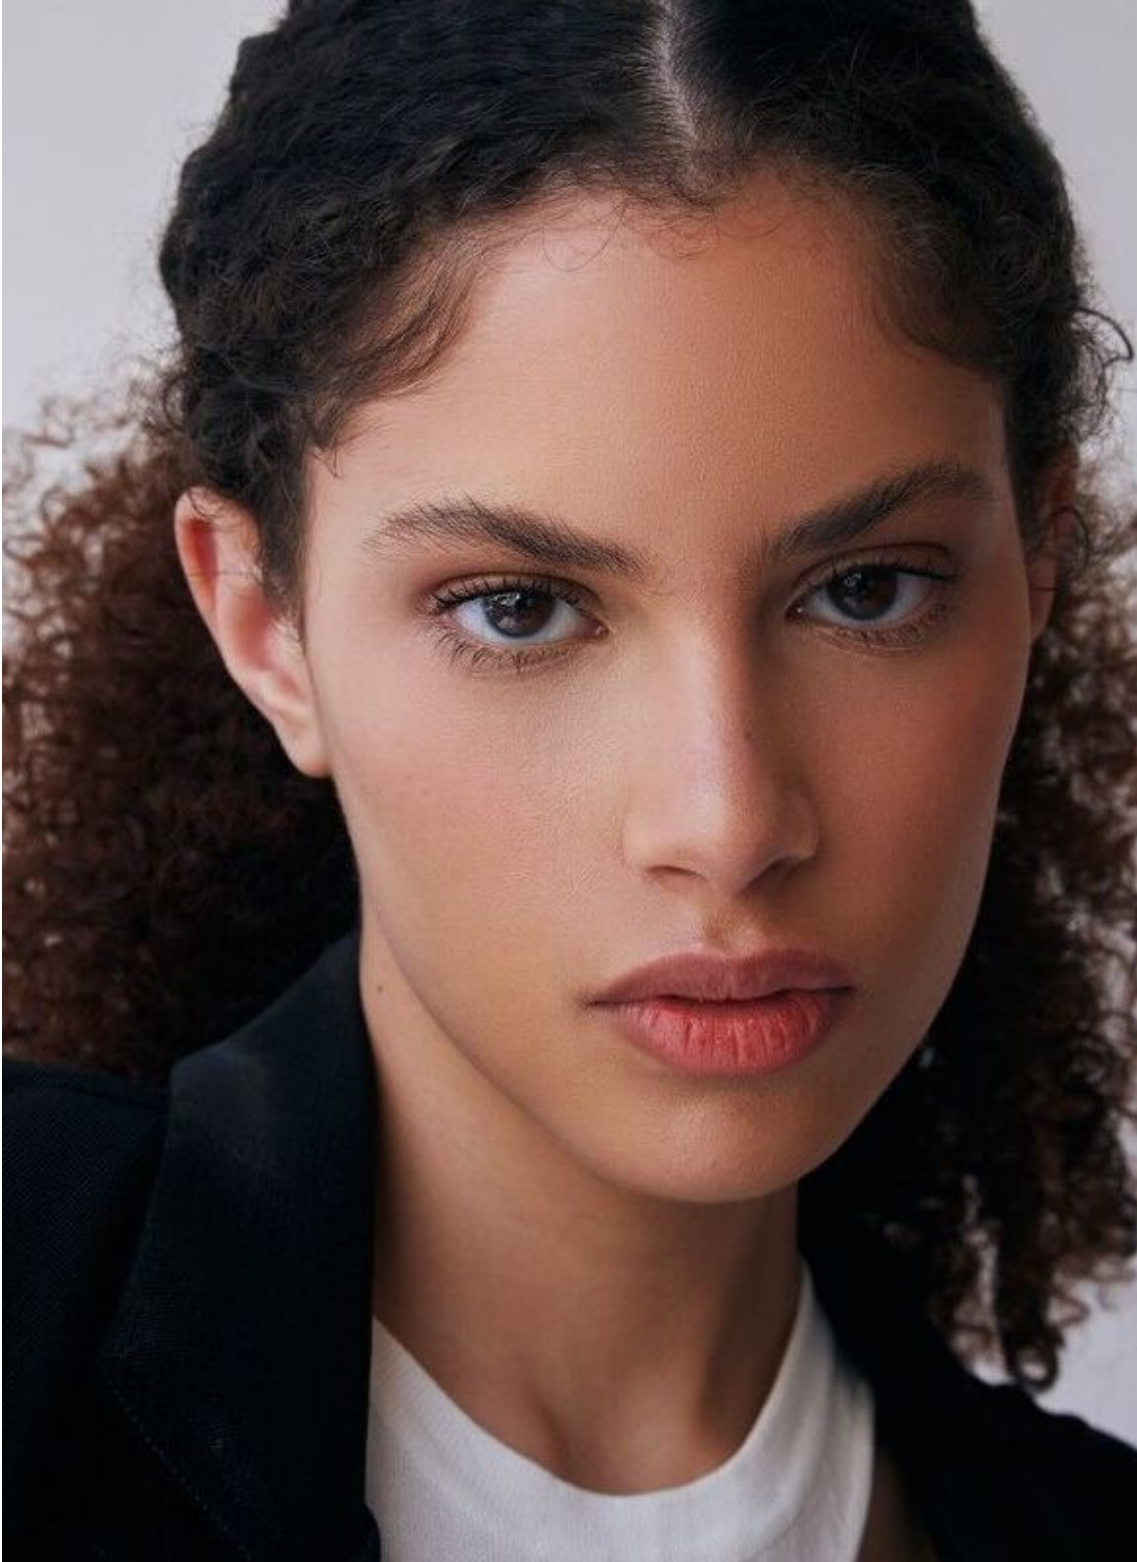

MAYSA PAZ

height 5'9.5 · bust 30.5" · cup B · waist 23.5" · hips 36" · dress 36 EU/6 US/8 UK
shoes size 38 EU/7 US/5 UK · hair brown · eyes brown

MAYSA PAZ

height 5'9.5 · bust 30.5" · cup B · waist 23.5" · hips 36" · dress 36 EU/6 US/8 UK
shoes size 38 EU/7 US/5 UK · hair brown · eyes brown

MAYSA PAZ

height 5'9.5 · bust 30.5" · cup B · waist 23.5" · hips 36" · dress 36 EU/6 US/8 UK
shoes size 38 EU/7 US/5 UK · hair brown · eyes brown

MGM
MODELS

MGM
MODELS

MAYSA PAZ

height 5'9.5 · bust 30.5" · cup B · waist 23.5" · hips 36" · dress 36 EU/6 US/8 UK
shoes size 38 EU/7 US/5 UK · hair brown · eyes brown